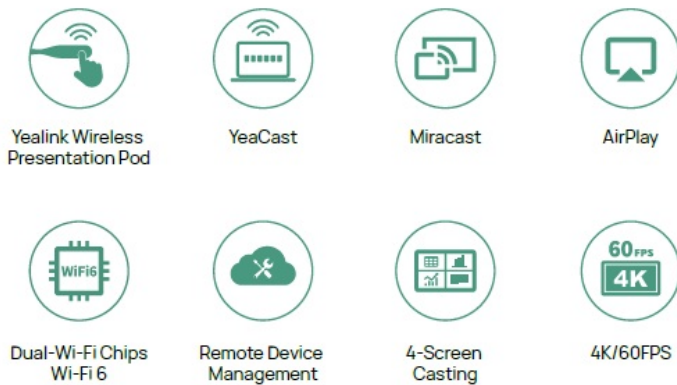

RoomCast E2 Datasheet

Wireless presentation system to increase productivity

As an enterprise-level wireless presentation system, Yealink RoomCast E2 enables participants to simultaneously cast their screens to a TV through Yealink Pod, Miracast, AirPlay, and YeaCast, while utilizing interactive collaboration features. This can facilitate local collaboration in traditional meeting rooms and increase productivity. Furthermore, it features a compact design and built-in Wi-Fi 6, supporting STA/AP/P2P Wi-Fi modes simultaneously. Additionally, it provides a choice of PoE or DC power supply. All combine to make Yealink RoomCast E2 the ideal wireless presentation solution in small and medium-sized meeting rooms or multimedia classrooms.

Key Features and Benefits

- 4K/60FPS
- Yealink Pod
- YeaCast
- Miracast
- AirPlay
- 4-Screen Casting
- Power over Ethernet
- Remote device management

Unlimited Casting, Higher Productivity

Perfectly compatible with Windows, macOS, and other operating systems, it allows you to cast screens wirelessly with Miracast, AirPlay, and YeaCast and Yealink Wireless Presentation Pod, making a higher-quality and more versatile content sharing experience. Besides, you can freely choose between 4-screen casting or preemptive