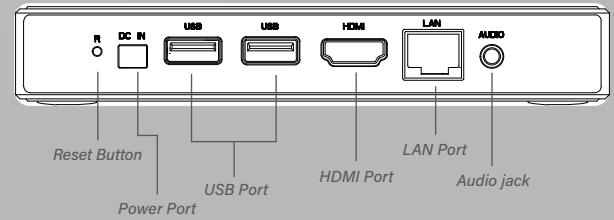

Smart Present X20 Pro	
Tempreture Range	Operating : 0°C to +40°C (+32°F to +104°F) Max: 35°C (95°F) at 3000m Storage: -20°C to +60°C (-4°F to +104°F)
Humidity	Storage: 0 to 90% relative humidity, non-condensing Operation: 0 to 85% relative humidity, non-condensing
Certifications	CE

Back panel

Dimensions

Dimensions (H x W x D)	24mm x 144mm x 103mm
Power Supply	5V
Power Consumption	Operational: 10W (Max)
Weight	188 g

Accessories

- (A) USB Guest Sharing Dongle (USB type A)

- (B) USB Guest Sharing Dongle (USB type C)

Fully Support :

Linux

IMAGO™
Collaborate | Inspire | Imagine

IMAGO TECHNOLOGIES LLC
17 State Street, 40th Floor, New York,
NY 10004, United States of America.

sales@imagotechs.com

Follow us

Authorised Partner