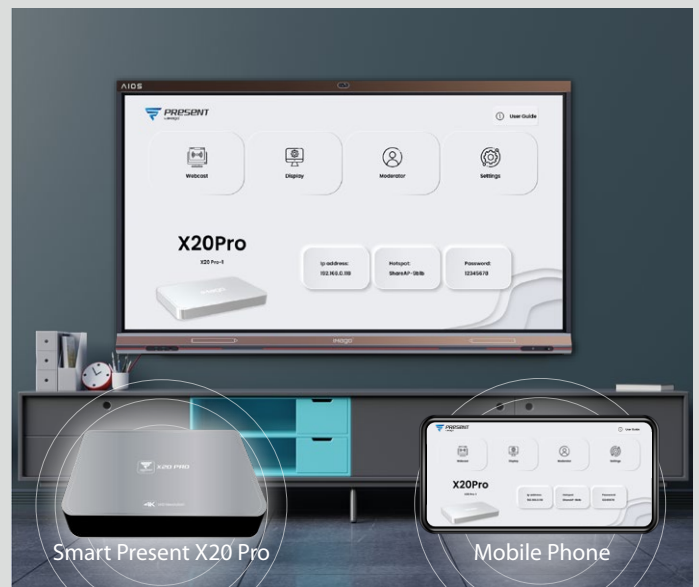

Elevate collaborative and interactive experience with Reverse Broadcasting, up to 100 devices concurrently.

Truly Wire-Less

Say goodbye to messy cables and add-on dongles. Smart Present X20 PRO enables sharing easily with common wireless transmission protocols.

Optimize Your Screen

Acts as a Media Signage Player and supports advertising material to be broadcasted, from single screens to smart kiosks, and even multi-panel display walls.

Reinforced Security

Pin-code connect to prevent unauthorised connection and sharing.

Slim and Compact

Built for portability, its slim and compact design allows user to carry it anywhere for easy plug and play.

Technical Specification

Smart Present X20 Pro	
Operating System	Windows 7/8/10 32 & 64 bit Mac OS 10.10 or later Ubuntu 12.04 or later Chrome OS Android 5.0 or later (IMAGOSmart Present app) iOS 10.0 (IMAGO Smart Present app)
CPU	Quad-core ARM Cortex-A17 1.8Ghz
GPU	Quad-Core ARM Mali-T760 MP4
RAM	4GB
Capacity	32GB
TF SD Card	Up to 1TB
Video Output	1x HDMI 1.4b
Output Resolution	Up to 4K UHD (3840x2160) @ 30Hz
Audio	Via HDMI, analog via Audio Jack 3.5mm
AirPlay Support	iOS 10 or later / Mac OS 10.10 or later
Frame Rate	Up to 60 fps
Number of sources simultaneous on screen	Up to 9 screens
Simultaneous connection	Unlimited (Network capacity dependence)
Number of simultaneous reverse broadcast	Unlimited (Network capacity dependence)
ipad, iPhone, & Android compatibility	Sharing of documents, browser, camera for both Android & iOS devices via IMAGO Smart Present app
Extended Desktop	Available
Authentication Protocol	WPA2-PSK in stand-alone mode WPA2
Wireless Transmission Protocol	Available
Frequency Band	2.4 GHZ, & 5GHZ (Wireless Reach up to 25 Meter)
Connections	1x Ethernet LAN 2x USB Type A 2.0 (back) mini jack socket (3.5mm) TF Micro SD Card
Encryption	AES128 bit
Noise Level	Max. 25dBA @ 0-30°C Max. 30dBA @ 30-40°C