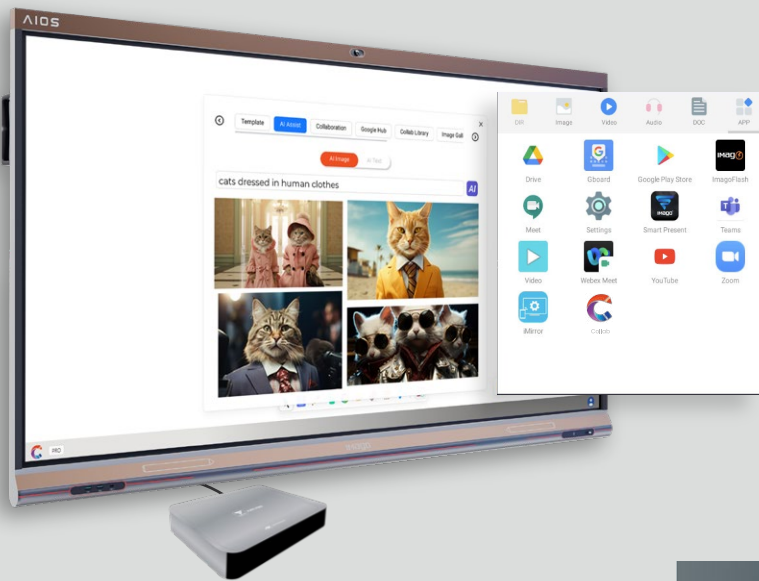

Strong Compatibility

Supports most video conferencing applications such as IMAGO Flash, Zoom, Google Meet, Microsoft Teams – a complete video conferencing platform acting like an endpoint.

Boost Engagement

Comes with essential features blended in for an immersive, collaborative, and interactive experience: Collab Online Whiteboard, Co-Annotation & Editing, Google Workspace, and more.

Control Your Display

Share your entire computer or mobile device screen, or select extend screen to share only what you want the audience to see.

Multi-Network Support

Guests and staff network, or students and teachers network can all present wirelessly and securely via different VLAN.