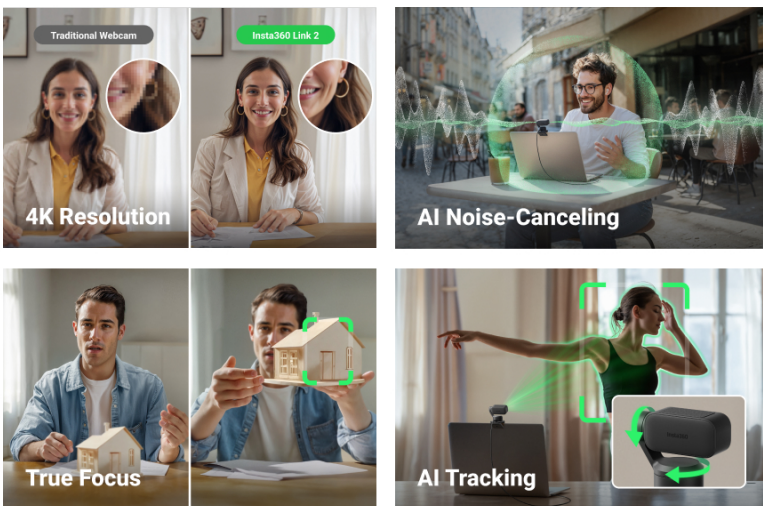

Insta360 Link 2 | Insta360 Link 2C

The AI-powered 4K webcam.

Product Intro

Link 2 and Link 2C are affordable 4K webcams with exceptional video and audio quality. With a 2-axis gimbal and a standard model, they provide a seamless user experience for business professionals, educators, and live streamers. The high-performance 1/2" sensor ensures quality 4K video, and an advanced audio algorithm delivers AI-powered noise cancellation. With the all-new Magnetic Mount, and specialized modes including AI Tracking, Auto Framing, Gesture Control, customizable backgrounds, and Natural Bokeh, they set new standards in video conferencing and live streaming.

Premium Imaging

Superb image quality for any environment, ensuring detailed visuals with HDR and exceptional quality up to 4K30fps, even in dimly lit rooms.

Professional Audio Quality

Advanced AI audio algorithms provide best-in-class audio and unrivaled noise reduction in any environment, matching audio quality from professional microphones.

Intuitive AI-Powered Control

Move freely and stay in the center with precise AI Tracking & Auto Framing. For easier control, use gestures to start AI Tracking, zoom, and activate Smart Whiteboard Mode.

Versatile Modes

DeskView Mode squares off an area for level overhead presentations, Smart Whiteboard Mode automatically recognizes and enhances a whiteboard for a clearer view, and Privacy Mode turns off the camera and microphone for greater privacy protection.